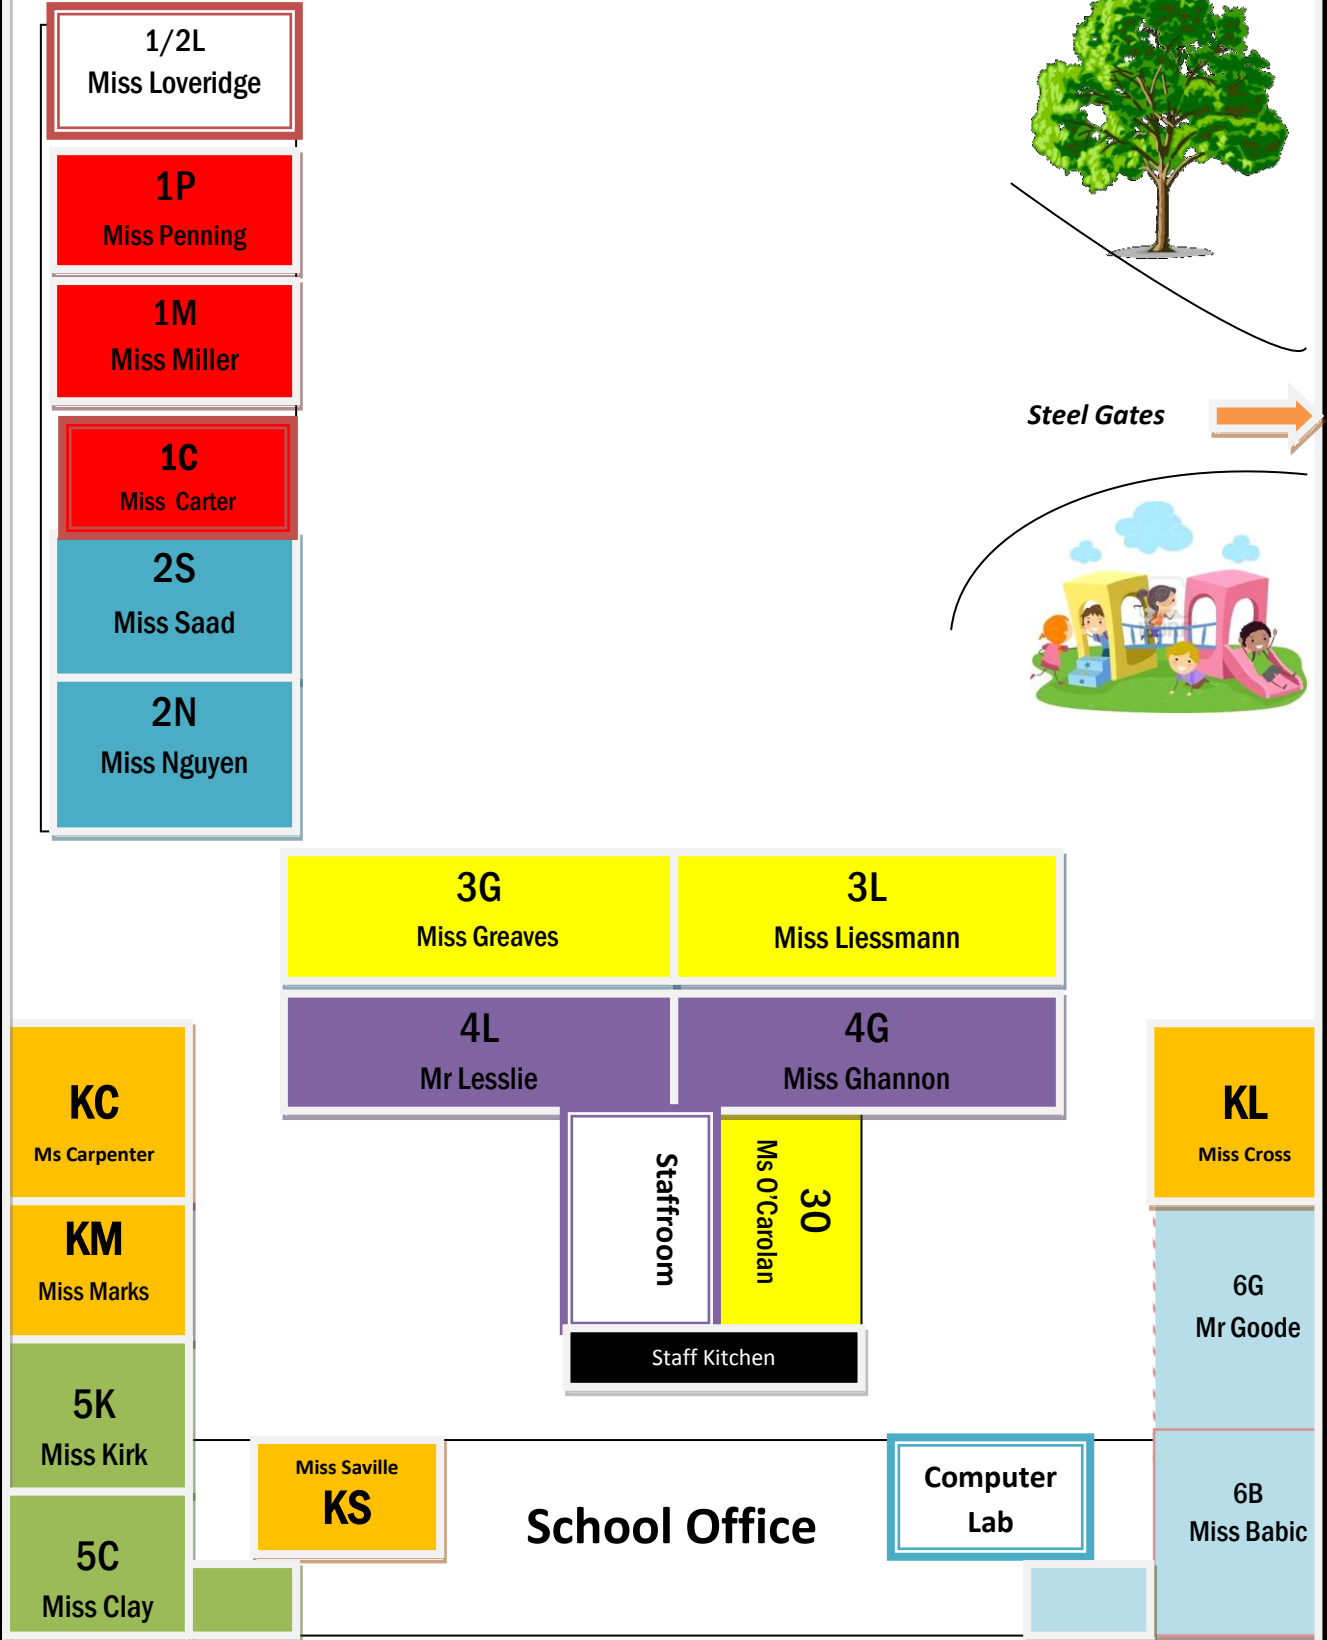

2018 Bourke Street Public School Map

Steel Gates

Parkham Street

Mort Street

Bourke Street